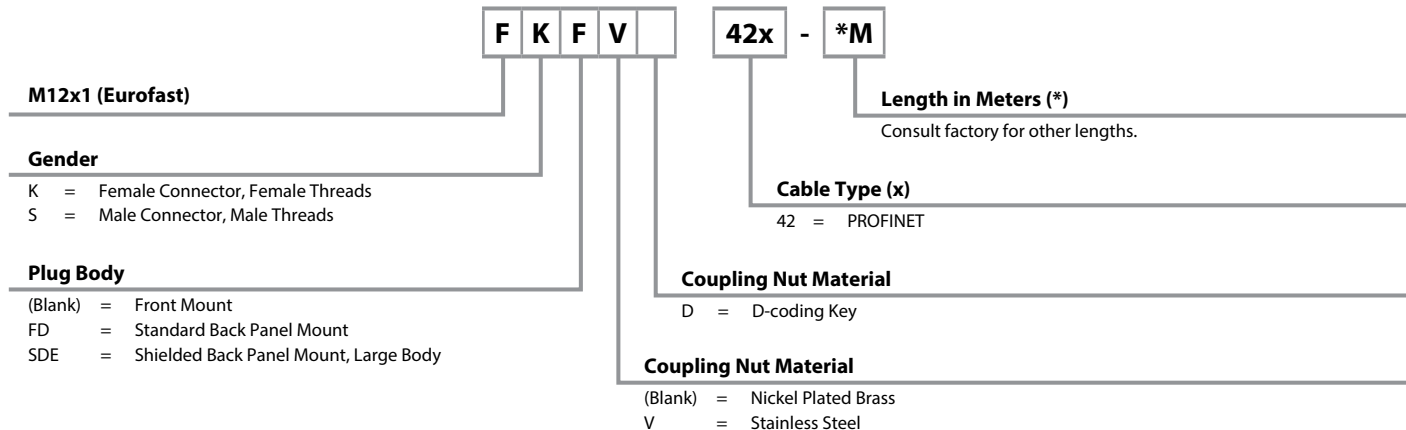

PROFINET Physical Media Connectivity

Eurofast® Cordset Part Number Key

Part Number Keys are to assist in IDENTIFICATION ONLY. Consult factory for catalog items not identified.

Eurofast Receptacle Part Number Key