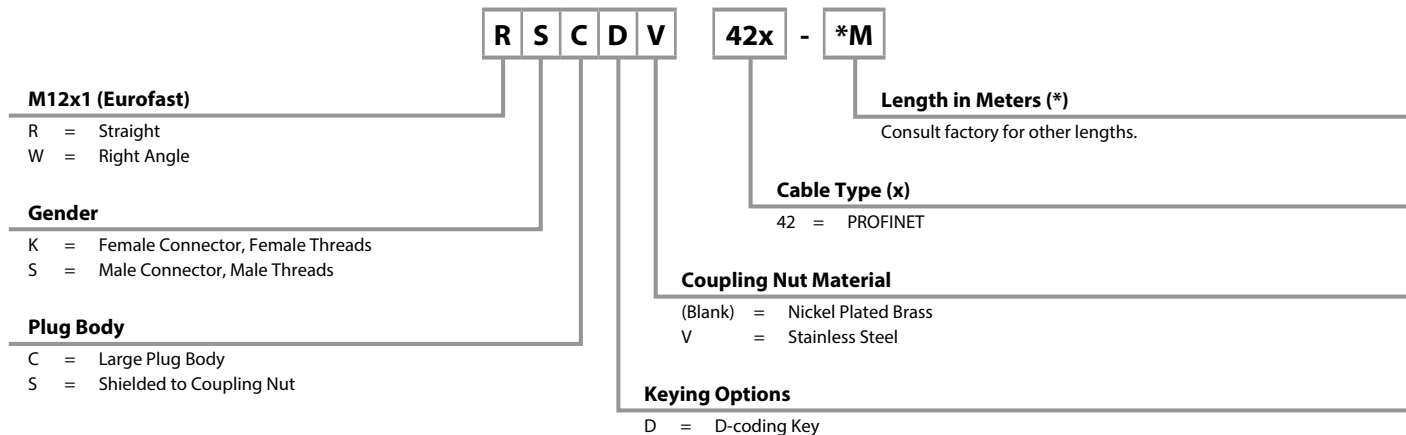

PROFINET Physical Media Connectivity

Eurofast® Cordset Part Number Key

Part Number Keys are to assist in IDENTIFICATION ONLY. Consult factory for catalog items not identified.

Eurofast Receptacle Part Number Key